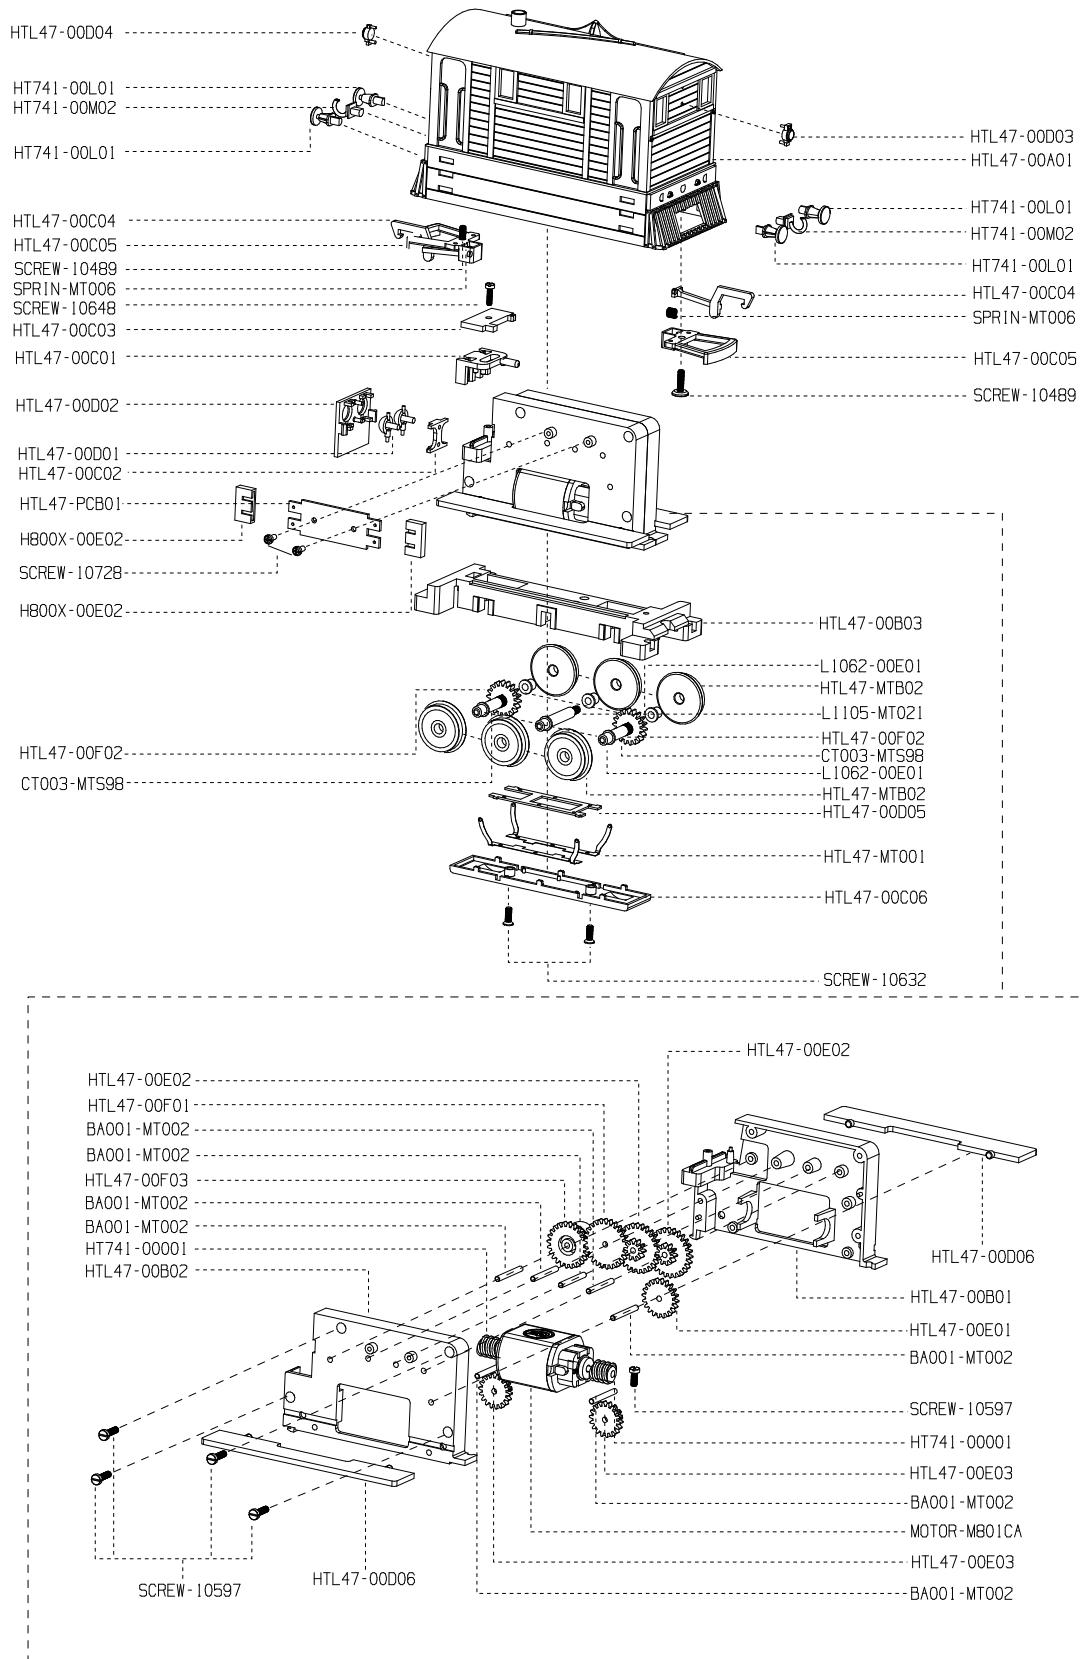

# BACHMANN

58747 Toby The Big Express Engine/ Toby

HTL47-IS001

**Direct inquiries to:**  
Attention: Service Department  
Bachmann Industries, Inc.  
1400 East Erie Avenue  
Philadelphia, PA 19124  
USA

**Telephone:**  
800-356-3910 (toll free within the  
United States and Canada only)