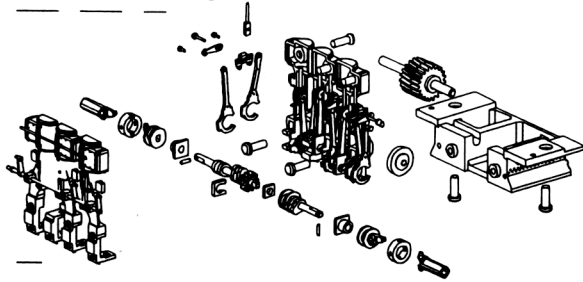

H81904
WATER TANK
ASSEMBLY

H81905
PCB01
ASSEMBLY
WITH DCC
SOCKET

H81906
WATER TANK
CHASSIS
ASSEMBLY

H81907
REAR TRUCK
ASSEMBLY

H81908
CYLINDER & ASHPAN
ASSEMBLY

H81902
CAB
ASSEMBLY

H81903
BUNKER &
COAL LOAD
ASSEMBLY

H81909
MIDDLE TRUCK
ASSEMBLY

BULB

H81901
BOILER
ASSEMBLY

H81911
LOCO CHASSIS
ASSEMBLY

H81910
FRONT TRUCK
ASSEMBLY