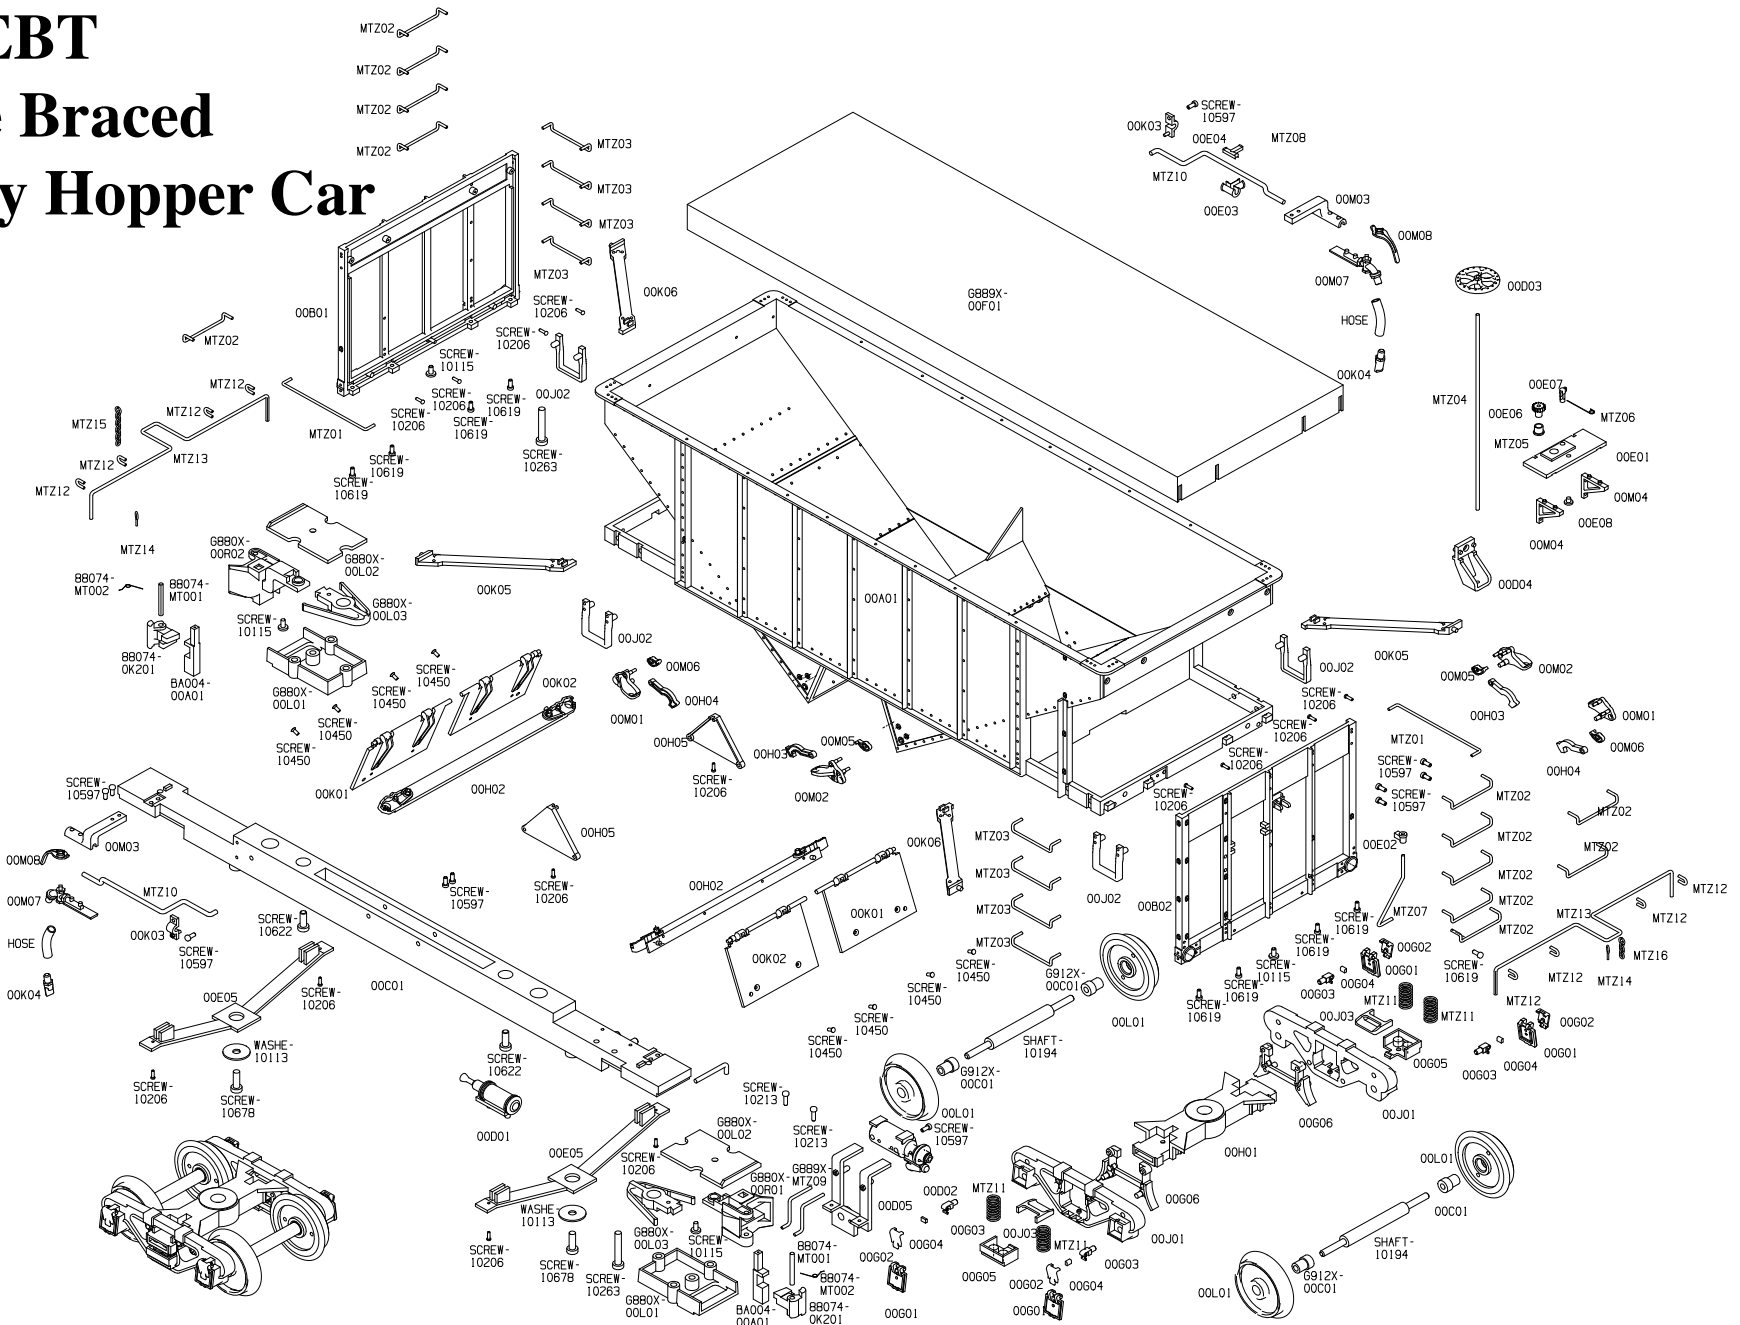

# 1:20.3 EBT Outside Braced Two Bay Hopper Car

**BACHMANN** 1400 E. ERIE AVENUE  
PHILADELPHIA, PA, 19124 U.S.A.

G889X-IS001