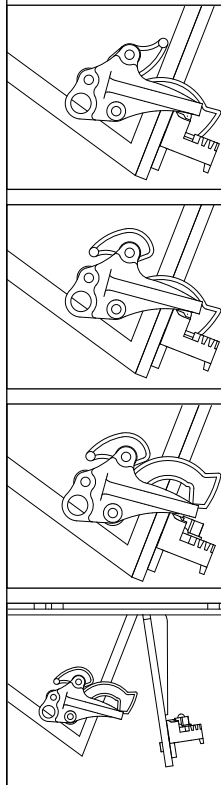

# 1:20.3 EBT Outside Braced Two Bay Hopper Car

**BACHMANN** 1400 E. ERIE AVENUE  
PHILADELPHIA, PA, 19124 U.S.A.

G889X-IS001