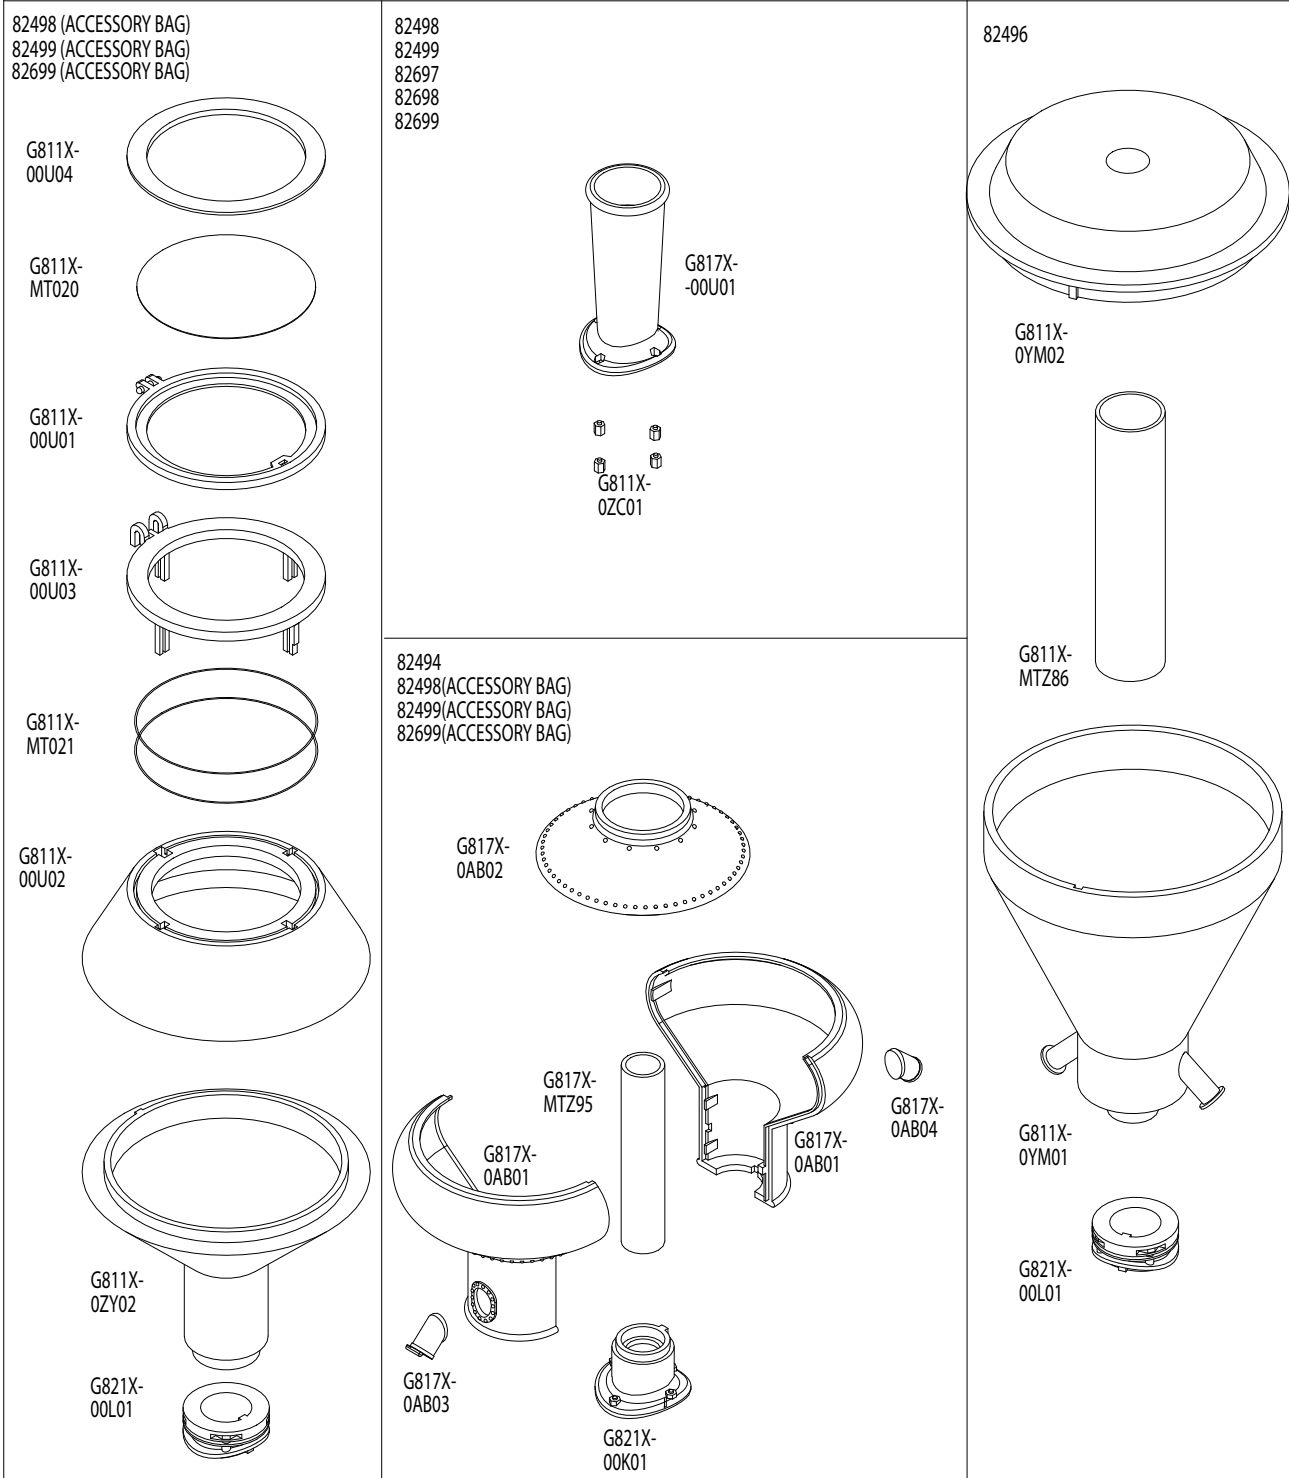

Stack Assembly

1:20.3 Large Scale
55 Ton Three-Truck Shay

BACHMANN INDUSTRIES, INC.
1400 East Erie Avenue
Philadelphia, Pennsylvania 19124 USA
800-356-3910
www.bachmanntrains.com
Printed in China

Steel Cab Assembly