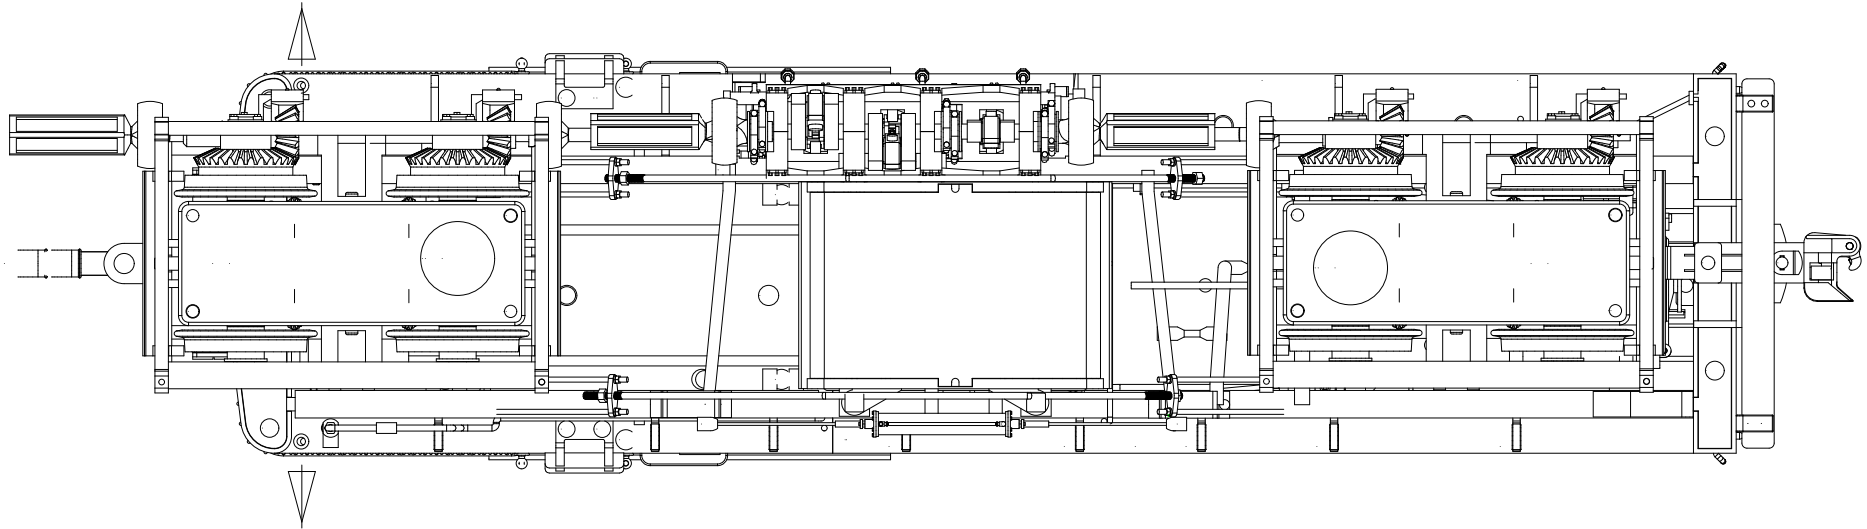

G811X#
OZX03

00H03

SCREW#
10251

SCREW#
10251

BACHMANN INDUSTRIES, INC.
1400 East Erie Avenue
Philadelphia, Pennsylvania 19124 USA
800-356-3910
www.bachmanntrains.com
Printed in China

Front Gear Box Assembly

1:20.3 Large Scale
55 Ton Three-Truck Shay

BACHMANN INDUSTRIES, INC.
1400 East Erie Avenue
Philadelphia, Pennsylvania 19124 USA
800-356-3910
www.bachmanntrains.com
Printed in China

1. CAREFULLY UNSCREW THE COAL/OIL BUNKER UNDER THE RUNNING BOARDS