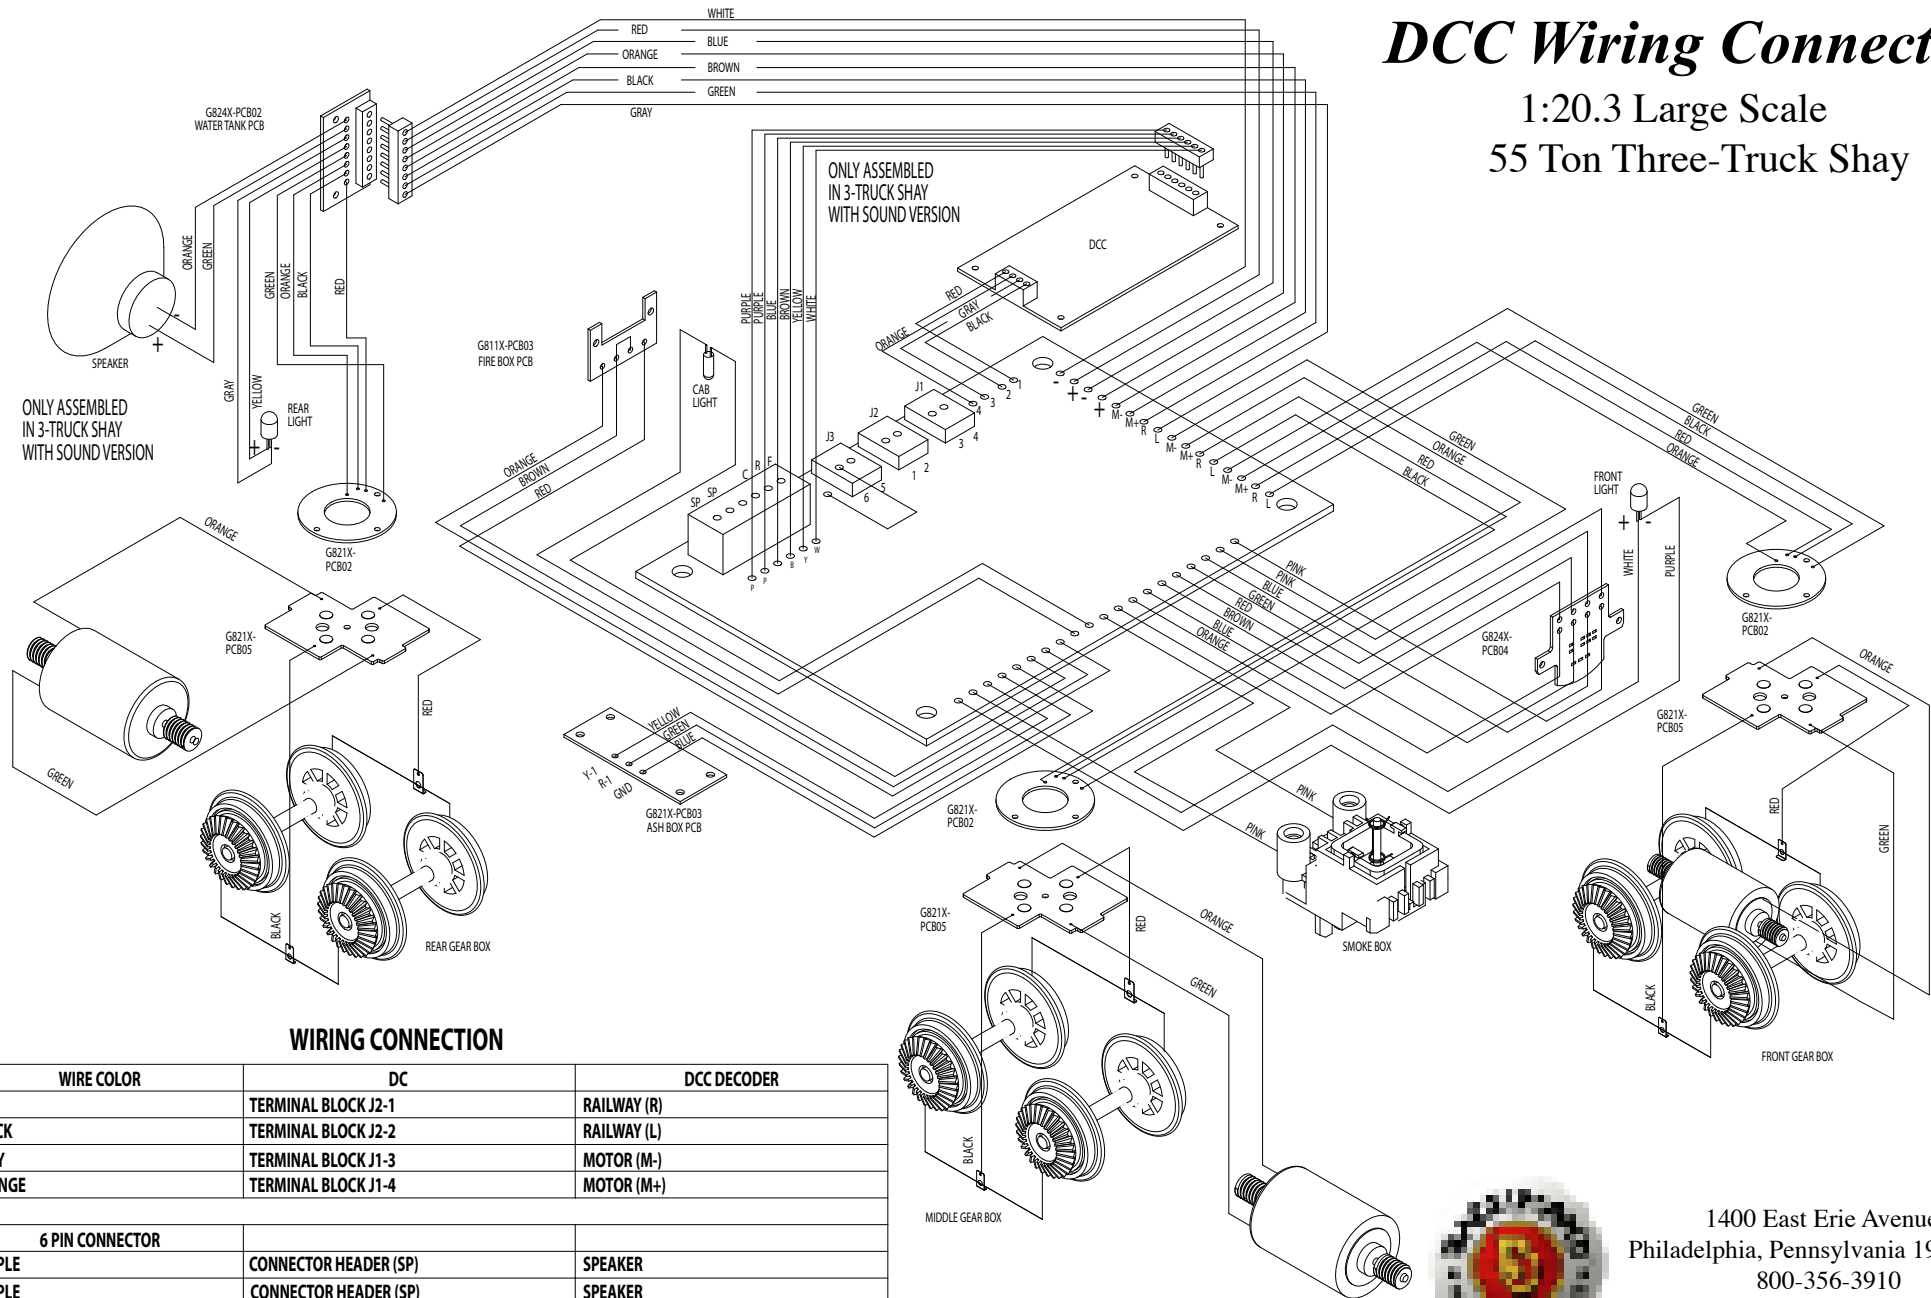

3. CAREFULLY LIFT UP THE COAL/OIL BUNKER FROM THE RUNNING BOARDS THIS WILL NOW EXPOSE ALL THE PRINTED CIRCUIT BOARDS

DC Wiring Connection

1:20.3 Large Scale
55 Ton Three-Track Shay

1400 East Erie Avenue
Philadelphia, Pennsylvania 19124 USA
800-356-3910
www.bachmantrains.com
Printed in China

DCC Wiring Connection

1:20.3 Large Scale
55 Ton Three-Truck Shay

WIRING CONNECTION

WIRE COLOR	DC	DCC DECODER
RED	TERMINAL BLOCK J2-1	RAILWAY (R)
BLACK	TERMINAL BLOCK J2-2	RAILWAY (L)
GRAY	TERMINAL BLOCK J1-3	MOTOR (M-)
ORANGE	TERMINAL BLOCK J1-4	MOTOR (M+)
6 PIN CONNECTOR		
PURPLE	CONNECTOR HEADER (SP)	SPEAKER
PURPLE	CONNECTOR HEADER (SP)	SPEAKER
BLUE	CONNECTOR HEADER	B+ (COMMON)
BROWN	CONNECTOR HEADER (C)	SMOKE UNIT & CAB LIGHT
YELLOW	CONNECTOR HEADER (R)	REAR LED +
WHITE	CONNECTOR HEADER (F)	FRONT LED +