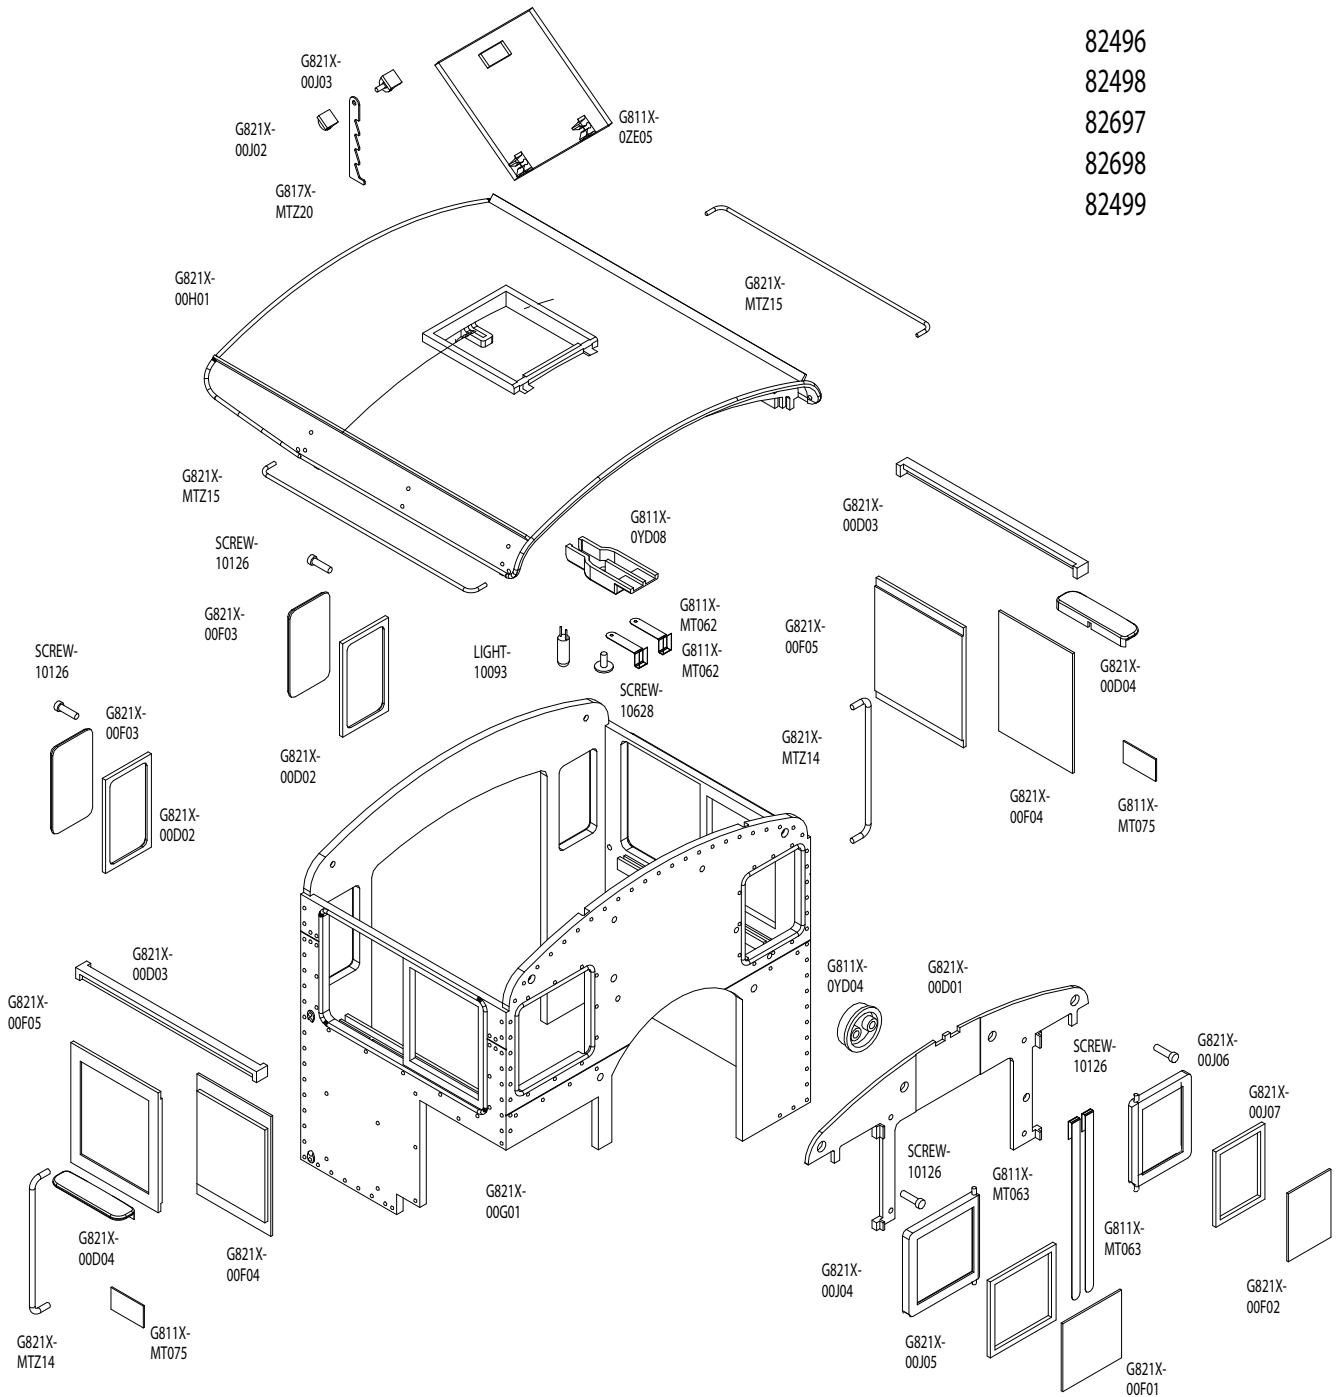

Steel Cab Assembly

1:20.3 Large Scale
55 Ton Three-Truck Shay

- 82496
- 82498
- 82697
- 82698
- 82499

BACHMANN INDUSTRIES, INC.
1400 East Erie Avenue
Philadelphia, Pennsylvania 19124 USA
800-356-3910
www.bachmanntrains.com
Printed in China