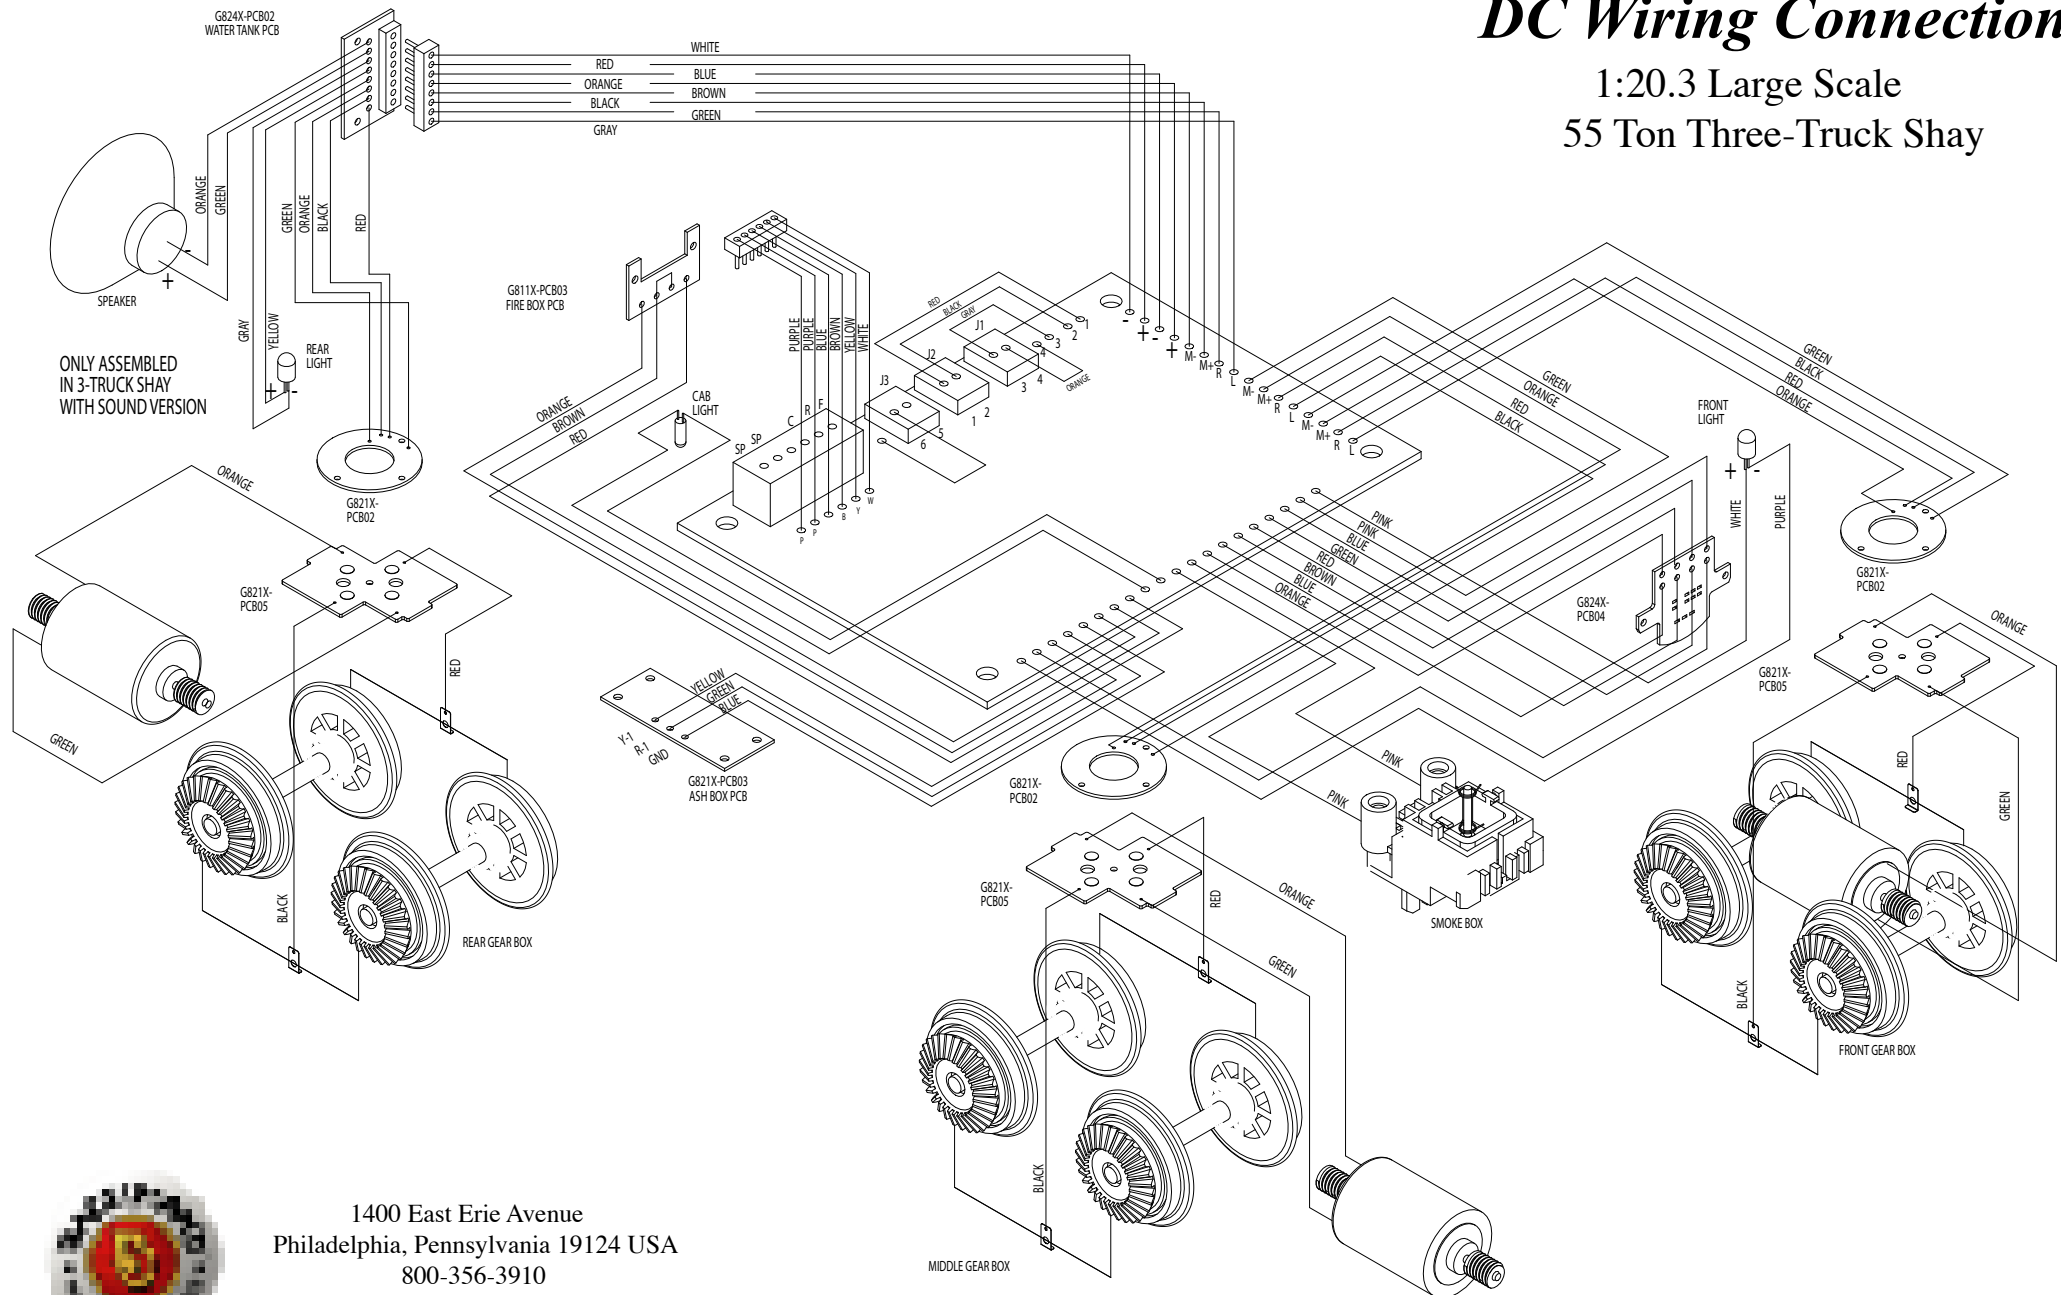

1:20.3 Large Scale
55 Ton Three-Truck Shay

BACHMANN INDUSTRIES, INC.
1400 East Erie Avenue
Philadelphia, Pennsylvania 19124 USA
800-356-3910
www.bachmanntrains.com
Printed in China

1. CAREFULLY UNSCREW THE COAL/OIL BUNKER UNDER THE RUNNING BOARDS

3. CAREFULLY LIFT UP THE COAL/OIL BUNKER FROM THE RUNNING BOARDS THIS WILL NOW EXPOSE ALL THE PRINTED CIRCUIT BOARDS

DC Wiring Connection

1:20.3 Large Scale
55 Ton Three-Track Shay

1400 East Erie Avenue
Philadelphia, Pennsylvania 19124 USA
800-356-3910
www.bachmantrains.com
Printed in China